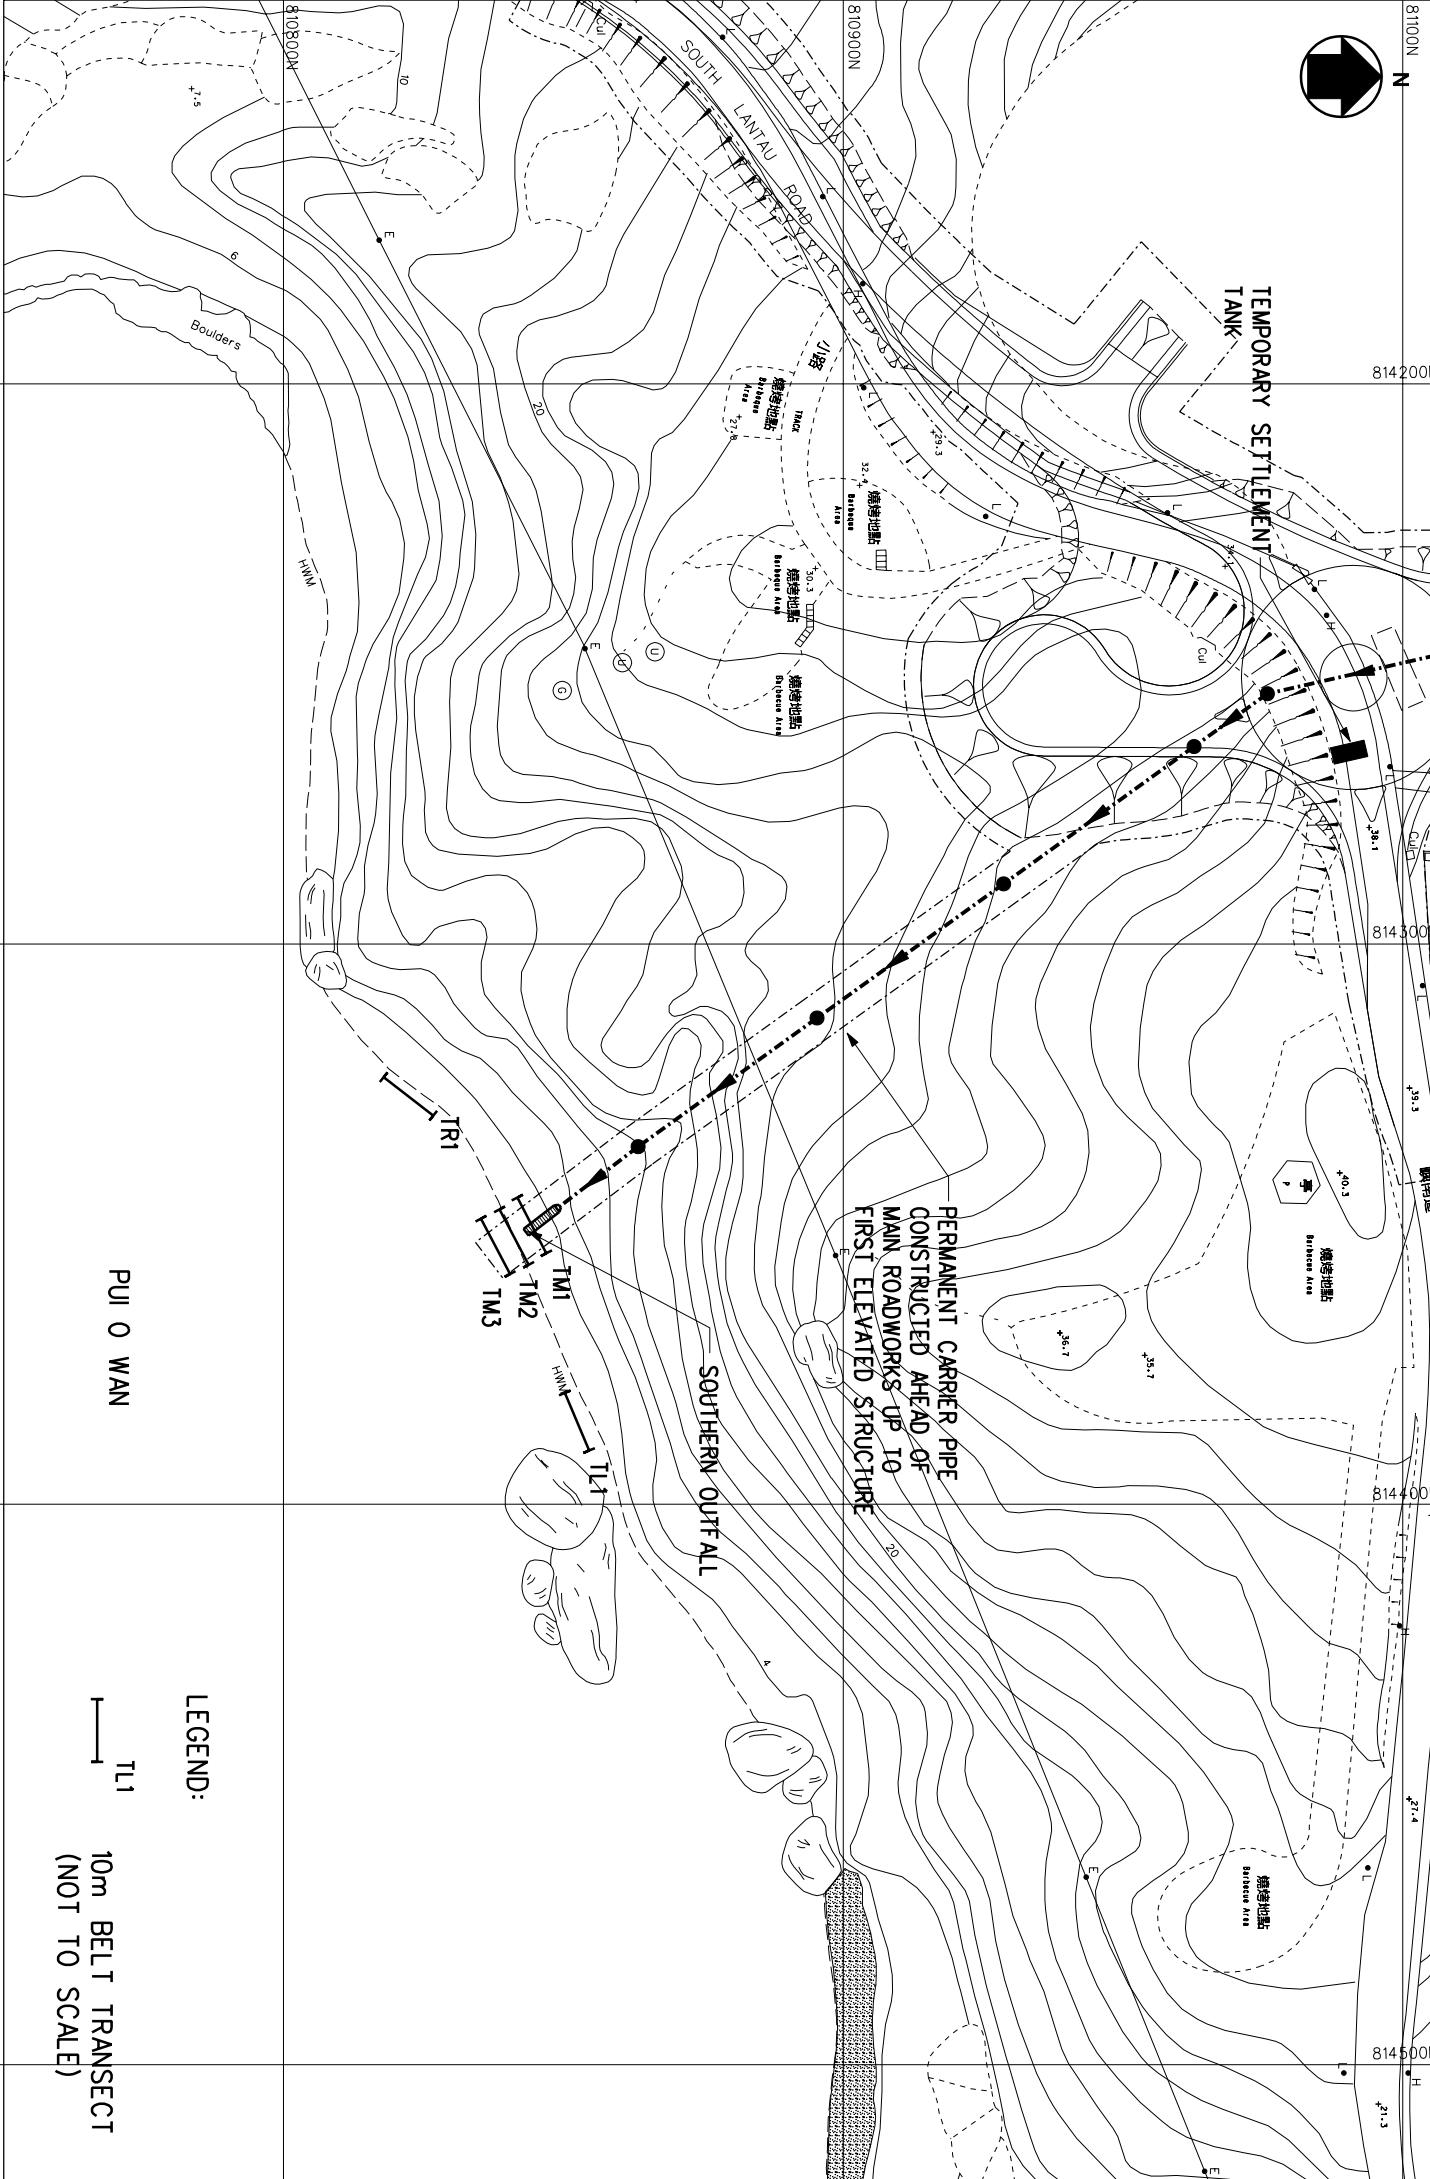

81100N
814200E
814300E
814400E
814500E

TEMPORARY SETTLEMENT
TANK

LOCATION OF BELT TRANSECTS AT PUI O WAN

PUI O WAN

LEGEND:

TL1
10m BELT TRANSECT
(NOT TO SCALE)

Mouchel

Figure No. 8.12